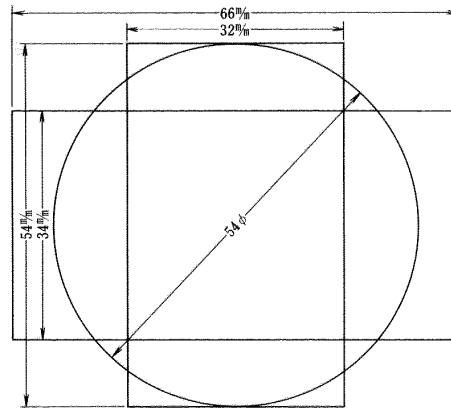

SAMPLE PERFORATION:

Model 705, Model 10-705 & Model 112-705

Sizes available for perforations of Letters/Marks/Symbols

CANCELLED in Arabic

PAID in Thai

Symbol