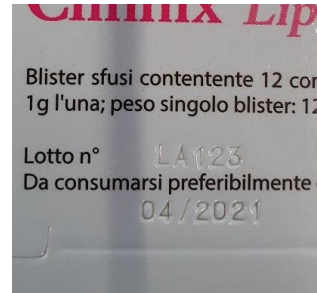

EmbossersPlus

Your #1 Source for Embossers, Perforators...

FATTORI Dry Marking Electrical Machine T2E/M

SAMPLES OF MARKING ON SOME BOXES

We offer a variety of embossers and perforators to fulfill your security requirements.

Please contact us for additional information at:

800.457.6355 | info@embossersplus.com