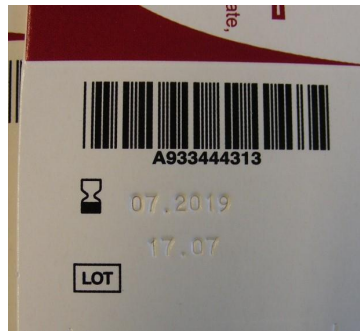

EmbossersPlus

Your #1 Source for Embossers, Perforators...

FATTORI Dry Marking Electrical Machine T2E/M

SAMPLES OF MARKING ON SOME BOXES

We offer a variety of embossers and perforators to fulfill your security requirements.

Please contact us for additional information at:

800.457.6355 | info@embossersplus.com