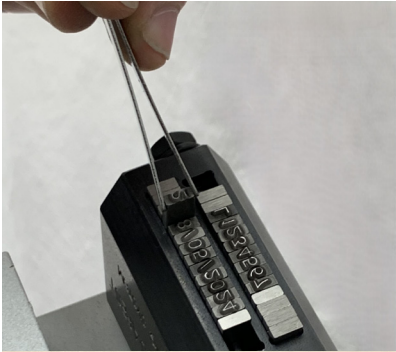

EmbossersPlus

Your #1 Source for Embossers, Perforators...

FATTORI Dry Marking Electrical Machine T2E/M

The marking process can be initiated in three ways: the operator can touch the microswitch with the inserted case (which automatically starts the operation), or press the start button, or use an optional pedal.

The machine features an automatic paper release system in case the inserted material is too thick, allowing the operator to resume normal operation immediately.

An LCD screen displays the number of markings and the machine's working hours.

For security purposes, the T2E/M is equipped with a safety key to prevent unauthorized use.

It also automatically detects voltage and can operate in all countries worldwide.

With its high performance, ease and speed of use, versatility, and quiet operation, the T2E/M proves to be a valuable tool for inserting dates and batch numbers into the packaging of food, pharmaceutical, and cosmetic companies, ensuring the safety and authenticity of the packaging.

Technical Data	Model T2E/M
Type of current	: 110 V - 60 Hz; 220/240 V - 50 Hz
Height of characters	: 2 mm, 2,5 mm or 3 mm
Maximum length of marking	: mm. 40
Insertion depth	: unlimited (the assembler box can rotate 360° allowing the user to mark in any position)
Marking time	: 0,7 s
Optional	: foot pedal
Net Weight	: kg. 23
Machine dimensions LxWxH	: cm. 27x24x30