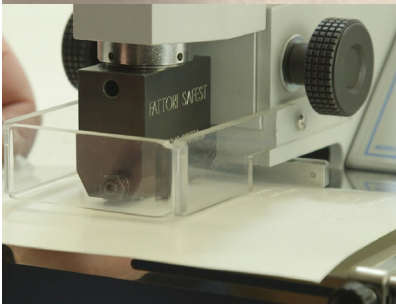

EmbossersPlus

Your #1 Source for Embossers, Perforators...

FATTORI Dry Marking Electrical Machine T2E/M

The marking process can be initiated in three ways: the operator can touch the microswitch with the inserted case (which automatically starts the operation), or press the start button, or use an optional pedal.

The machine features an automatic paper release system in case the inserted material is too thick, allowing the operator to resume normal operation immediately.

An LCD screen displays the number of markings and the machine's working hours.

For security purposes, the T2E/M is equipped with a safety key to prevent unauthorized use.

It also automatically detects voltage and can operate in all countries worldwide.

With its high performance, ease and speed of use, versatility, and quiet operation, the T2E/M proves to be a valuable tool for inserting dates and batch numbers into the packaging of food, pharmaceutical, and cosmetic companies, ensuring the safety and authenticity of the packaging.

Technical Data	Model T2E/M
Type of current	: 110 V - 60 Hz; 220/240 V - 50 Hz
Height of characters	: 2 mm, 2,5 mm or 3 mm
Maximum length of marking	: mm. 40
Insertion depth	: unlimited (the assembler box can rotate 360° allowing the user to mark in any position)
Marking time	: 0,7 s
Optional	: foot pedal
Net Weight	: kg. 23
Machine dimensions LxWxH	: cm. 27x24x30